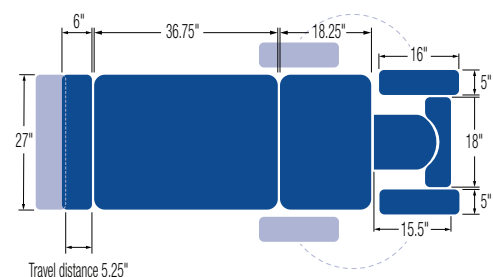

SKYE – MASSAGE TABLE

STANDARD MODEL:

7 Section Table	
Electric Hi-Lo Control	Soft Touch Footswitch
Height Adjustment	19.5" – 35.75" Available at 19" with 1.5" foam
Head Section Adjustment	Positive locking system
Head Section with Variable Position Armrests (crescent head section included)	✓
Caster System	Single lever retractable (4" casters)
Powered Adjustable Centre Section	✓
Leg Extension	6"
Frame Construction	High strength seamless tubular frame
Frame Color	Durable powder coat in Gunmetal Grey or White
Upholstery Foam	2" thick
Antimicrobial Naugahyde Upholstery	Over 80 upholstery color options
<small>*Not applicable to crescent head section (only available in black)</small>	

Soft Touch Footswitch

SPECIFICATIONS:

Lifting Capacity	500 lbs.
Dimensions	27" x 78.5"
Power Supply	120 Volt AC 60 Hz. Max. 2.7 Amp.
Fire Retardant Upholstery	✓

OPTIONAL ACCESSORIES:

Examination paper holder