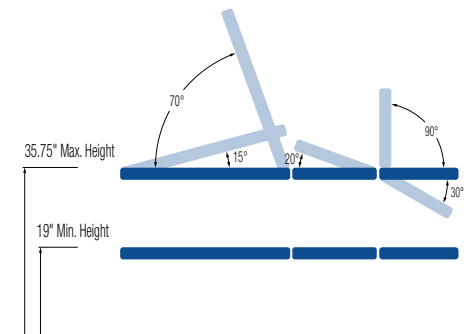

SKYE – MASSAGE TABLE

STANDARD MODEL:

7 Section Table	
Electric Hi-Lo Control	Soft Touch Footswitch
Height Adjustment	19.5" – 35.75" Available at 19" with 1.5" foam
Head Section Adjustment	Positive locking system
Head Section with Variable Position Armrests (crescent head section included)	✓
Caster System	Single lever retractable (4" casters)
Powered Adjustable Centre Section	✓
Leg Extension	6"
Frame Construction	High strength seamless tubular frame
Frame Color	Durable powder coat in Gunmetal Grey or White
Upholstery Foam	2" thick
Antimicrobial Naugahyde Upholstery	Over 80 upholstery color options
<small>*Not applicable to crescent head section (only available in black)</small>	

Soft Touch Footswitch

SPECIFICATIONS:

Lifting Capacity	500 lbs.
Dimensions	27" x 78.5"
Power Supply	120 Volt AC 60 Hz. Max. 2.7 Amp.
Fire Retardant Upholstery	✓

OPTIONAL ACCESSORIES:

Examination paper holder